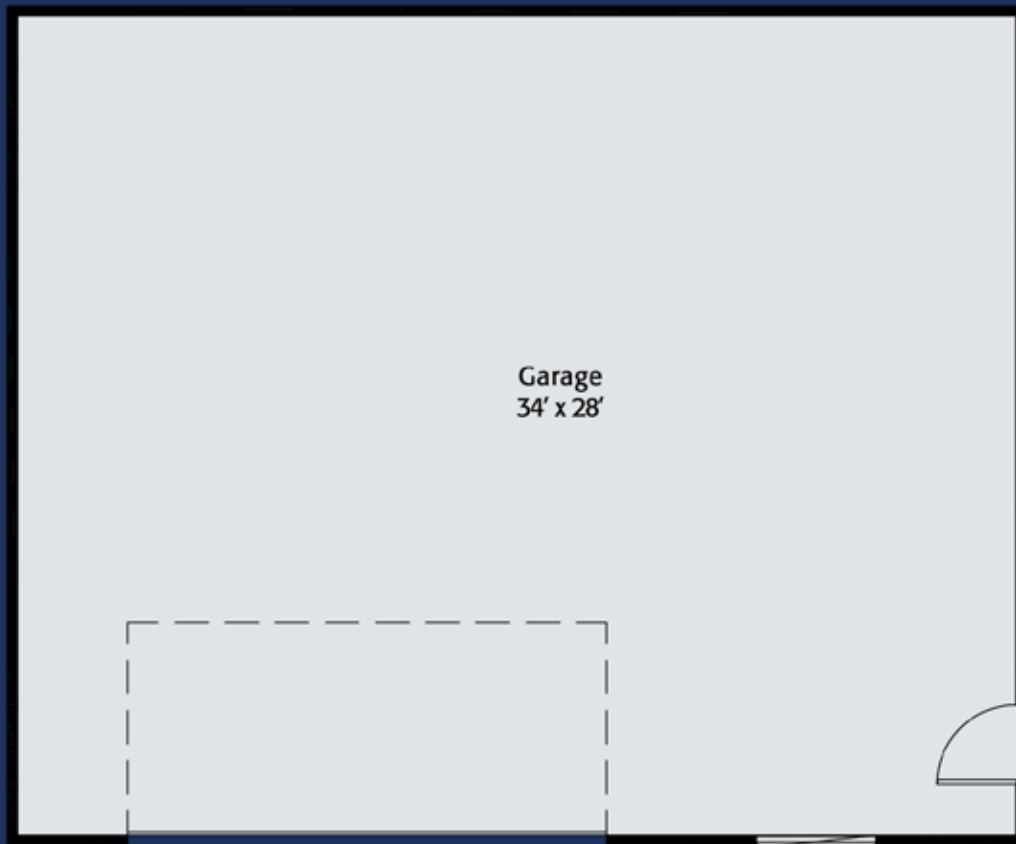

◀ 34' ▶

▲ 28' ▼

Plan 952G | Dimensions: 34'x28'

On Your Lot, On Time, Built Right! | [HiLineHomes.com](https://www.HiLineHomes.com) | 888-882-2232

Any use, modification or derivative works on floor plans without permission constitutes copyright infringement. Plan numbers indicate approximate square footage of living space, Renderings of elevations shown may reflect artist's interpretation and/or optional features, and may not represent the finished product. Builder reserves the right to change specifications and price without notice or obligation.